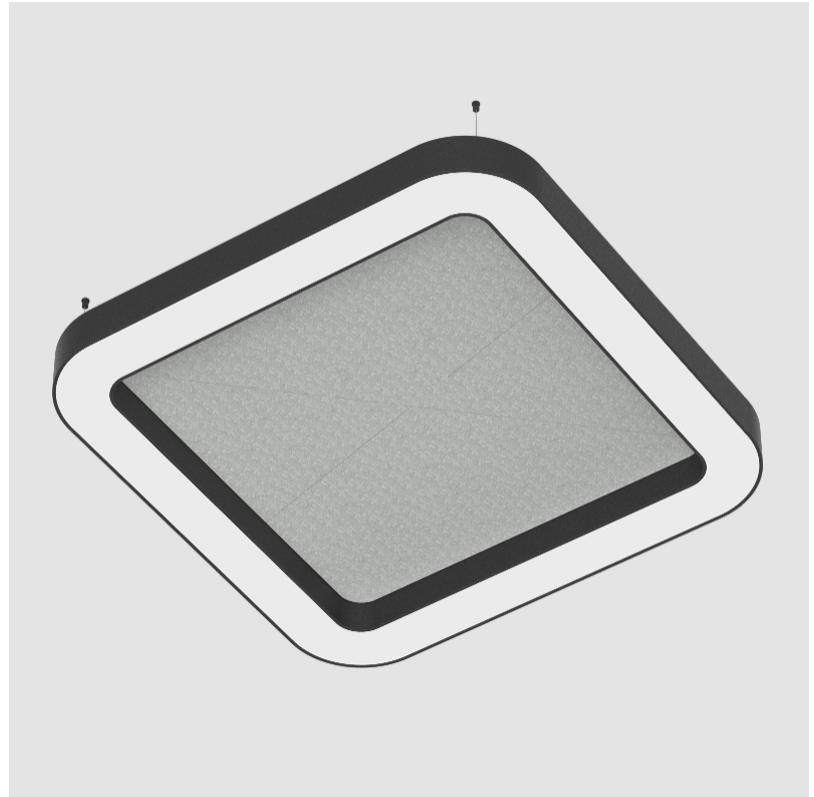

1. To build a product code in our configurator select the specify button on the base model # product page
2. To build a manual product code on this datasheet choose from the options listed below in blue font and add the suffix to the base model #

GENERAL

Series: Quantum Acoustic
Brand: Prolicht
Division: Architectural
Mounting Type: Suspension
Mounting Location: Ceiling
Subcategory: Acoustic

PHYSICAL

Shape: Round
Length (mm): 1400
Length (in): 55 1/8
Width (mm): 1400
Width (in): 55 1/8
Height (mm): 120
Height (in): 4 3/4
Light Distribution: Direct
Diffuser: PMMA - Opal / Micro-Prism
Fixture Finish: SSR / BKV / CWI / CRY / HAB / UFT / ITA / RUA / FTG / MYG / LOD / PUS / FRO / FUP / KIA / POP / BLS / SPG / MEY / GOH / GUM / CHC / COM / ABZ / JAG / OBR / MOS / ROR
Accent Finish: ANC / ASH / BNA / BTC / BZE / CEL / EGG / EVG / FOG / FOS / FST / FUA / IRI / IRO / KHA / LIC / LIM / MER / MSN / MUS / ONX / PEA / PLU / POL / PPY / RAY / ROY / RST / STE / SWD / TAN / TAU
Fixture Material: Aluminum
Cable Details: 2 000mm / 78 3/4" or 6 000mm / 236 1/4" Transparent Cable

ELECTRICAL

Lamp Type: LED (Zhaga Standard)
Input Wattage (W): 78.3

LED

Color Temperature (°K): 2700 / 3000 / 3500 / 4000
Max. Delivered Lumen (lm): Max 12847
Nominal Lumen (lm): Max 17519
CRI: >90 CRI
Lamp Life (hrs): 50000

OPTICAL

RATINGS AND CERTIFICATIONS

Certified By: CSA Certified to UL and CSA Standards
IP rating: IP20